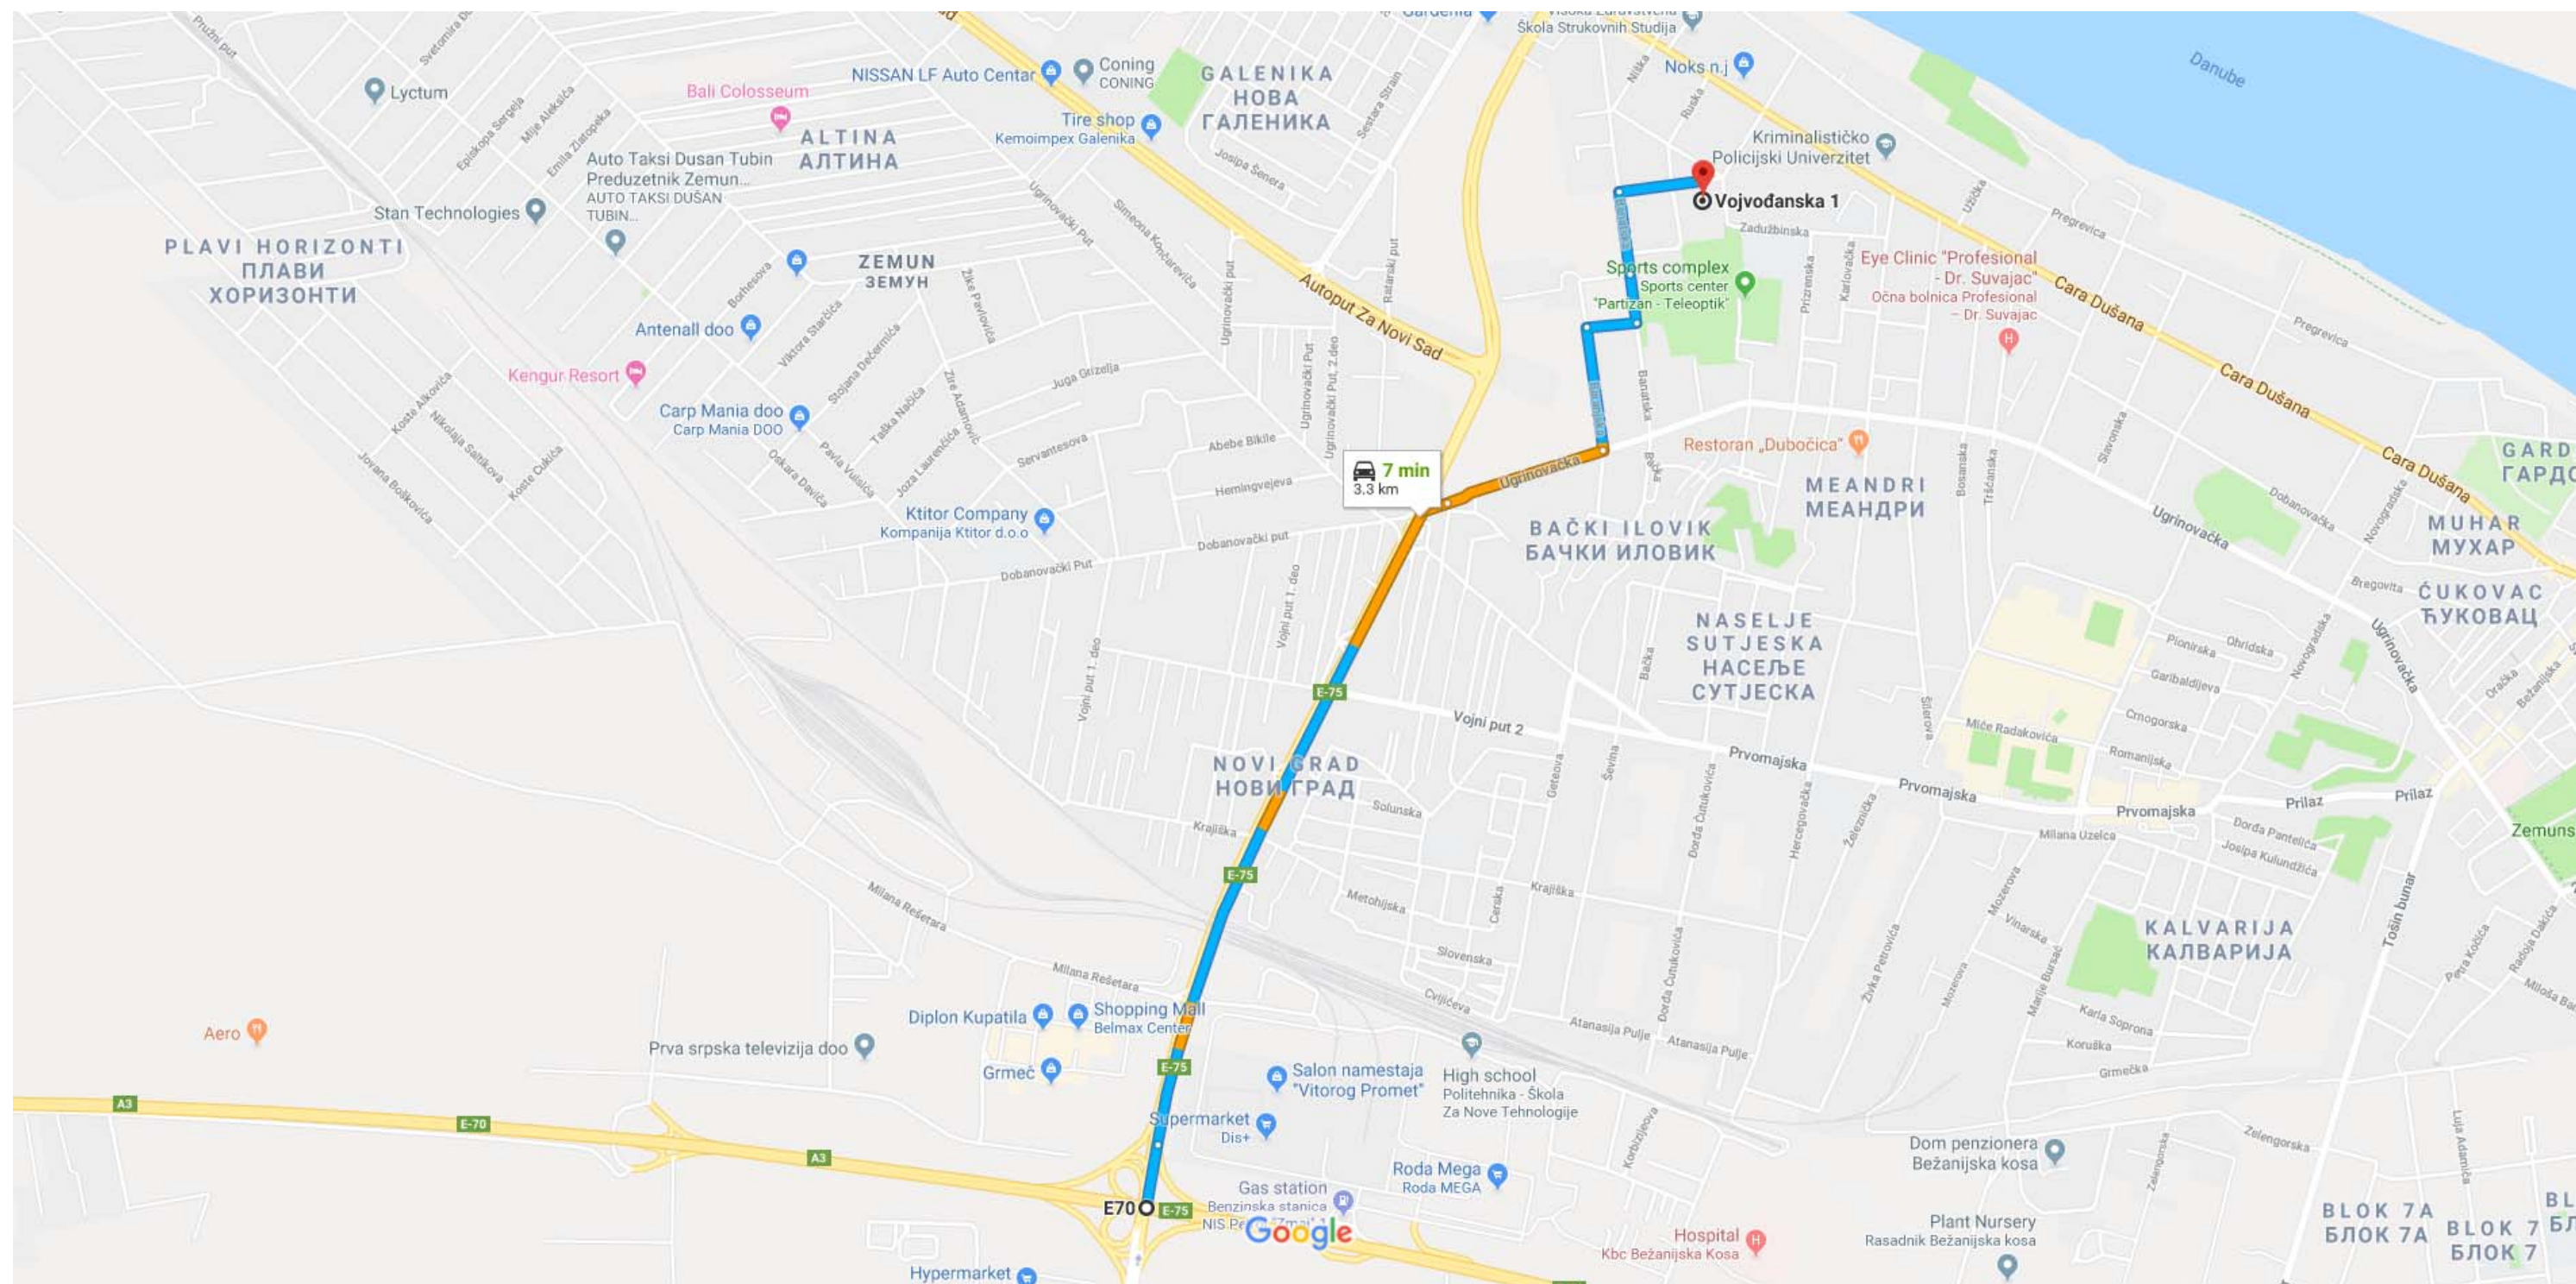

E70, Beograd to Vojevodska 1, Beograd 11080

Drive 3.3 km, 7 min

Putanja od petlje na Autoputu E75/E70

Map data ©2019 Google 200 m

via E75	7 min
Fastest route, lighter traffic than usual	3.3 km